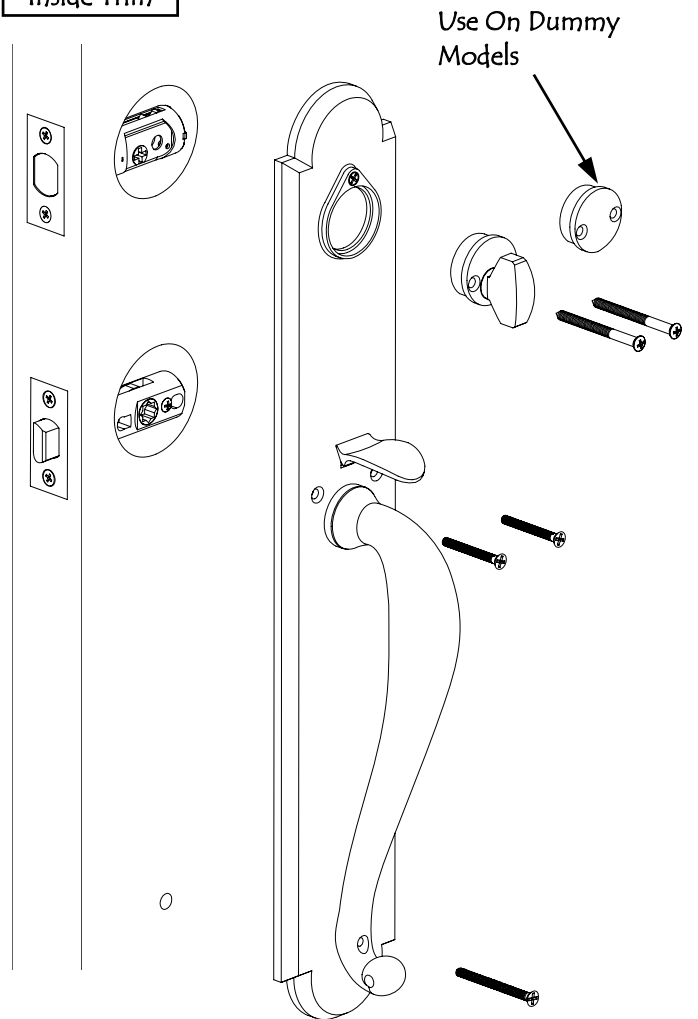

Installation Instructions—Grip by Grip Entryset - Single Cylinder Deadbolt

Door Prep - Active Lock

Door Jamb for Active Locks

Outside Trim

Inside Trim

Plates and grip vary depending on style.