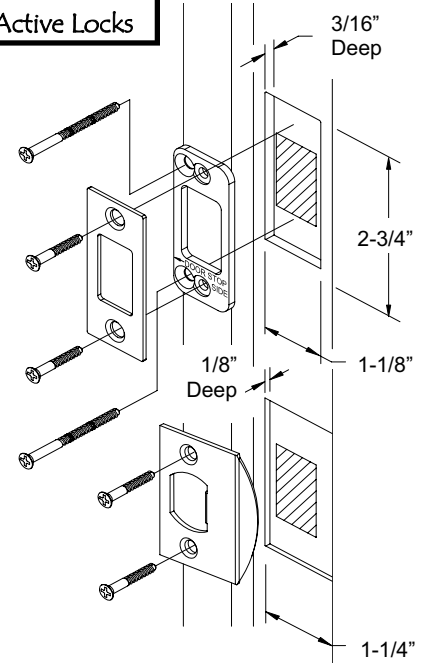

Installation Instructions—Grip by Grip Entryset - Single Cylinder Deadbolt

Door Prep - Active Lock

Door Jamb for Active Locks

Outside Trim

Inside Trim

Plates and grip vary depending on style.