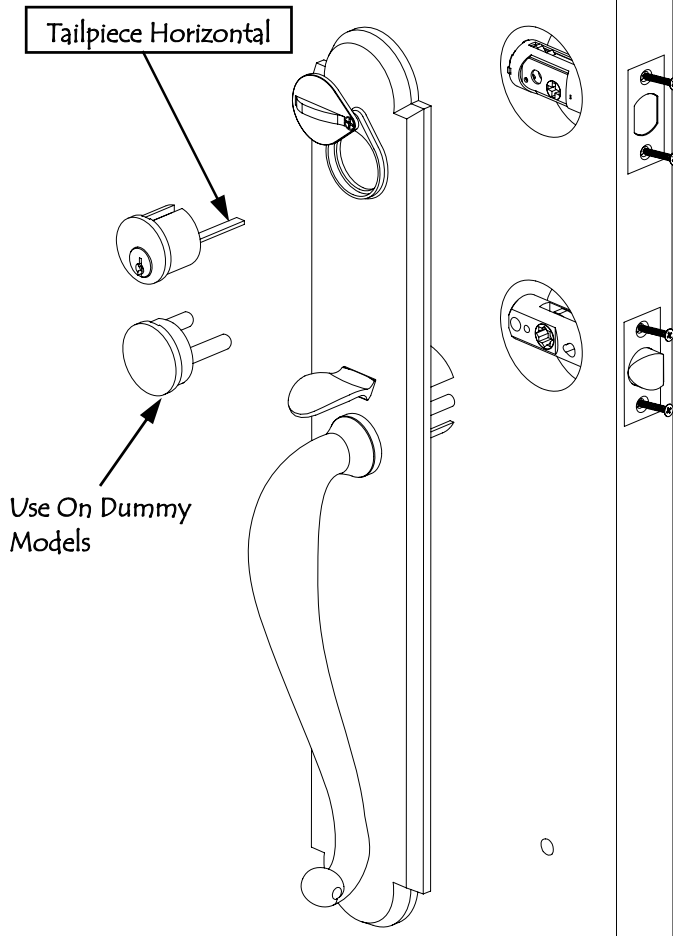

Installation Instructions—Grip by Grip Entryset - Single Cylinder Deadbolt

Door Prep - Active Lock

Door Jamb for Active Locks

Outside Trim

Inside Trim

Plates and grip vary depending on style.