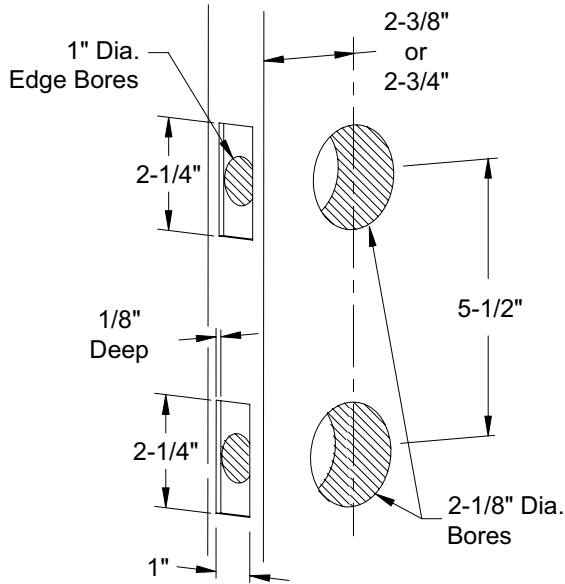

Installation Instructions—Grip by Grip Entryset - Single Cylinder Deadbolt

Door Prep - Active Lock

Door Jamb for Active Locks

Outside Trim

Inside Trim

Plates and grip vary depending on style.