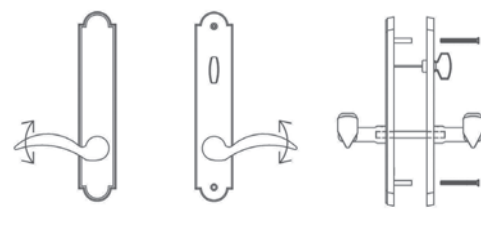

1 ½" x 11" Plates, Product Codes **1811, 1831, 1851, 18A1**

2" x 10" Plates, Product Codes **1821, 1841, 1861, 18B1**

Non-Keyed, Passage (for Semi-Active Door)

1 ½" x 11" Plates, Product Codes **1812, 1832, 1852, 18A2**

2" x 10" Plates, Product Codes **1822, 1842, 1862, 18B2**

Non-Keyed, American Style Thumbturn Inside (for Active Door)

1 ½" x 11" Plates, Product Codes **1813, 1833, 1853, 18A3**

2" x 10" Plates, Product Codes **1823, 1843, 1863, 18B3**

Non-Keyed, Fixed Handle Outside, Operating Handle Inside (for Semi-Active Door)

1 ½" x 11" Plates, Product Codes **1814, 1834, 1854, 18A4**

2" x 10" Plates, Product Codes **1824, 1844, 1864, 18B4**