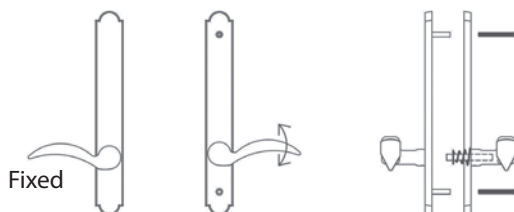

1 ½" x 11" Plates, Product Codes **1811, 1831, 1851, 18A1**

2" x 10" Plates, Product Codes **1821, 1841, 1861, 18B1**

Non-Keyed, Passage (for Semi-Active Door)

1 ½" x 11" Plates, Product Codes **1812, 1832, 1852, 18A2**

2" x 10" Plates, Product Codes **1822, 1842, 1862, 18B2**

Non-Keyed, American Style Thumbturn Inside (for Active Door)

1 ½" x 11" Plates, Product Codes **1813, 1833, 1853, 18A3**

2" x 10" Plates, Product Codes **1823, 1843, 1863, 18B3**

Non-Keyed, Fixed Handle Outside, Operating Handle Inside (for Semi-Active Door)

1 ½" x 11" Plates, Product Codes **1814, 1834, 1854, 18A4**

2" x 10" Plates, Product Codes **1824, 1844, 1864, 18B4**