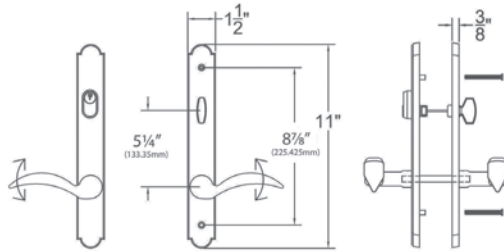

Set includes plates, handles and cylinders (where applicable). Multi Point lock mechanism is not included.

Neuma Doors®

Keyed with American Cylinder (for Active Door, Schlage® Keyway Standard, Weiser® Keyway Optional, Rekeyable)

1 ½" x 11" Plates, Product Codes **1811, 1831, 1851, 18A1**

2" x 10" Plates, Product Codes **1821, 1841, 1861, 18B1**

Non-Keyed, Passage (for Semi-Active Door)

1 ½" x 11" Plates, Product Codes **1812, 1832, 1852, 18A2**

2" x 10" Plates, Product Codes **1822, 1842, 1862, 18B2**

Non-Keyed, American Style Thumbturn Inside (for Active Door)

1 ½" x 11" Plates, Product Codes **1813, 1833, 1853, 18A3**

2" x 10" Plates, Product Codes **1823, 1843, 1863, 18B3**

Non-Keyed, Fixed Handle Outside, Operating Handle Inside (for Semi-Active Door)

1 ½" x 11" Plates, Product Codes **1814, 1834, 1854, 18A4**

2" x 10" Plates, Product Codes **1824, 1844, 1864, 18B4**