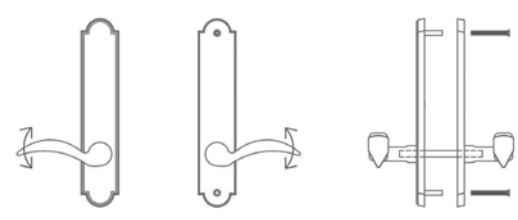

Set includes plates, handles and cylinders (where applicable). Multi Point lock mechanism is not included.

Neuma Doors®

Keyed with American Cylinder (for Active Door, Schlage® Keyway Standard, Weiser® Keyway Optional, Rekeyable)

1 ½" x 11" Plates, Product Codes **1811, 1831, 1851, 18A1**

2" x 10" Plates, Product Codes **1821, 1841, 1861, 18B1**

Non-Keyed, Passage (for Semi-Active Door)

1 ½" x 11" Plates, Product Codes **1812, 1832, 1852, 18A2**

2" x 10" Plates, Product Codes **1822, 1842, 1862, 18B2**

Non-Keyed, American Style Thumbturn Inside (for Active Door)

1 ½" x 11" Plates, Product Codes **1813, 1833, 1853, 18A3**

2" x 10" Plates, Product Codes **1823, 1843, 1863, 18B3**

Non-Keyed, Fixed Handle Outside, Operating Handle Inside (for Semi-Active Door)

1 ½" x 11" Plates, Product Codes **1814, 1834, 1854, 18A4**

2" x 10" Plates, Product Codes **1824, 1844, 1864, 18B4**