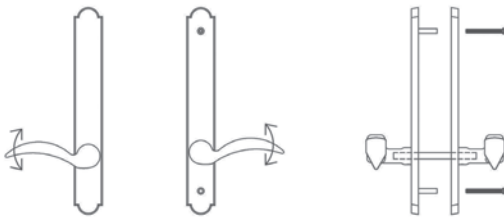

Set includes plates, handles and cylinders (where applicable). Multi Point lock mechanism is not included.

Neuma Doors®

Keyed with American Cylinder (for Active Door, Schlage® Keyway Standard, Weiser® Keyway Optional, Rekeyable)

1 ½" x 11" Plates, Product Codes **1811, 1831, 1851, 18A1**

2" x 10" Plates, Product Codes **1821, 1841, 1861, 18B1**

Non-Keyed, Passage (for Semi-Active Door)

1 ½" x 11" Plates, Product Codes **1812, 1832, 1852, 18A2**

2" x 10" Plates, Product Codes **1822, 1842, 1862, 18B2**

Non-Keyed, American Style Thumbturn Inside (for Active Door)

1 ½" x 11" Plates, Product Codes **1813, 1833, 1853, 18A3**

2" x 10" Plates, Product Codes **1823, 1843, 1863, 18B3**

Non-Keyed, Fixed Handle Outside, Operating Handle Inside (for Semi-Active Door)

1 ½" x 11" Plates, Product Codes **1814, 1834, 1854, 18A4**

2" x 10" Plates, Product Codes **1824, 1844, 1864, 18B4**