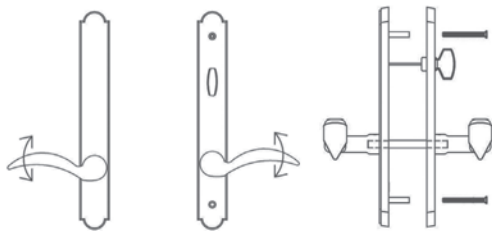

Set includes plates, handles and cylinders (where applicable). Multi Point lock mechanism is not included.

Neuma Doors®

Keyed with American Cylinder (for Active Door, Schlage® Keyway Standard, Weiser® Keyway Optional, Rekeyable)

1 ½" x 11" Plates, Product Codes **1811, 1831, 1851, 18A1**

2" x 10" Plates, Product Codes **1821, 1841, 1861, 18B1**

Non-Keyed, Passage (for Semi-Active Door)

1 ½" x 11" Plates, Product Codes **1812, 1832, 1852, 18A2**

2" x 10" Plates, Product Codes **1822, 1842, 1862, 18B2**

Non-Keyed, American Style Thumbturn Inside (for Active Door)

1 ½" x 11" Plates, Product Codes **1813, 1833, 1853, 18A3**

2" x 10" Plates, Product Codes **1823, 1843, 1863, 18B3**

Non-Keyed, Fixed Handle Outside, Operating Handle Inside (for Semi-Active Door)

1 ½" x 11" Plates, Product Codes **1814, 1834, 1854, 18A4**

2" x 10" Plates, Product Codes **1824, 1844, 1864, 18B4**