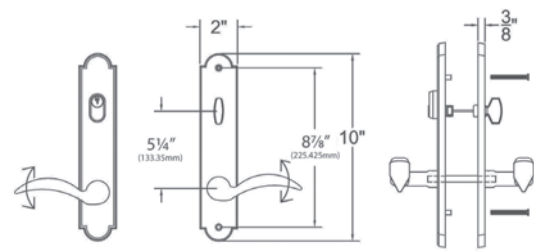

Set includes plates, handles and cylinders (where applicable). Multi Point lock mechanism is not included.

Neuma Doors®

Keyed with American Cylinder (for Active Door, Schlage® Keyway Standard, Weiser® Keyway Optional, Rekeyable)

1 ½" x 11" Plates, Product Codes **1811, 1831, 1851, 18A1**

2" x 10" Plates, Product Codes **1821, 1841, 1861, 18B1**

Non-Keyed, Passage (for Semi-Active Door)

1 ½" x 11" Plates, Product Codes **1812, 1832, 1852, 18A2**

2" x 10" Plates, Product Codes **1822, 1842, 1862, 18B2**

Non-Keyed, American Style Thumbturn Inside (for Active Door)

1 ½" x 11" Plates, Product Codes **1813, 1833, 1853, 18A3**

2" x 10" Plates, Product Codes **1823, 1843, 1863, 18B3**

Non-Keyed, Fixed Handle Outside, Operating Handle Inside (for Semi-Active Door)

1 ½" x 11" Plates, Product Codes **1814, 1834, 1854, 18A4**

2" x 10" Plates, Product Codes **1824, 1844, 1864, 18B4**