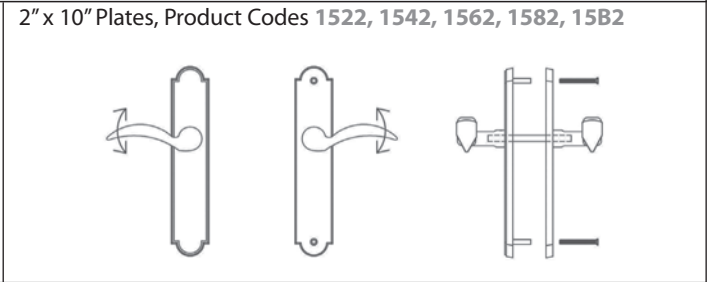

Set includes plates, handles and cylinders (where applicable). Multi Point lock mechanism is not included.
 Crestline®, Hoppe®, Hurd®, KFV®, Kolbe & Kolbe®, Lincoln®, Loewen®, Paddock Lockmaster™, Peachtree®,
 Semco®, Sierra Pacific®, Signature®, Simpson®, Therma-Tru®, Vetter®, Willmar®, Windsor®, Weathershield®

Keyed with Euro Profile Cylinder (for Active Door, Schlage® Keyway Standard, Rekeyable)

Non-Keyed, Passage (for Semi-Active Door)

Non-Keyed, Euro Profile Style Thumbturn Inside (for Active Door)

Non-Keyed, Fixed Handle Outside, Operating Handle Inside (for Semi-Active Door)