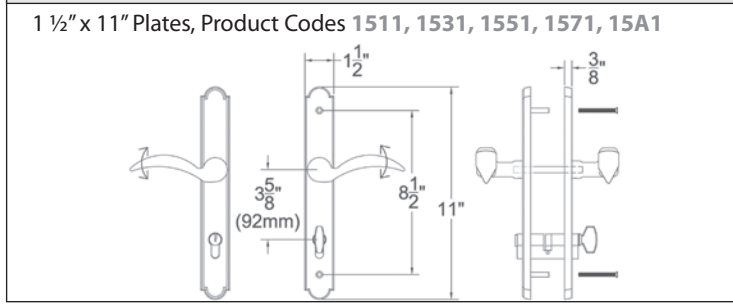

Set includes plates, handles and cylinders (where applicable). Multi Point lock mechanism is not included.
 Crestline®, Hoppe®, Hurd®, KFV®, Kolbe & Kolbe®, Lincoln®, Loewen®, Paddock Lockmaster™, Peachtree®,
 Semco®, Sierra Pacific®, Signature®, Simpson®, Therma-Tru®, Vetter®, Willmar®, Windsor®, Weathershield®

Keyed with Euro Profile Cylinder (for Active Door, Schlage® Keyway Standard, Rekeyable)

Non-Keyed, Passage (for Semi-Active Door)

Non-Keyed, Euro Profile Style Thumbturn Inside (for Active Door)

Non-Keyed, Fixed Handle Outside, Operating Handle Inside (for Semi-Active Door)