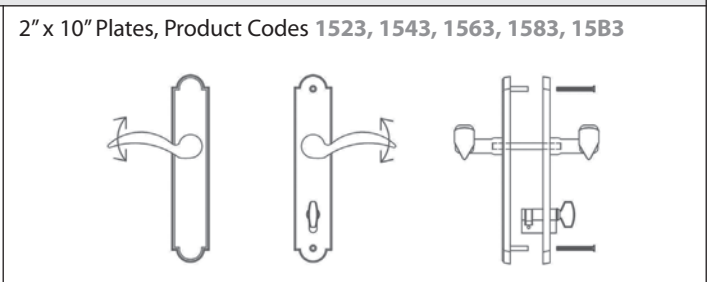

Set includes plates, handles and cylinders (where applicable). Multi Point lock mechanism is not included.
 Crestline®, Hoppe®, Hurd®, KFV®, Kolbe & Kolbe®, Lincoln®, Loewen®, Paddock Lockmaster™, Peachtree®,
 Semco®, Sierra Pacific®, Signature®, Simpson®, Therma-Tru®, Vetter®, Willmar®, Windsor®, Weathershield®

Keyed with Euro Profile Cylinder (for Active Door, Schlage® Keyway Standard, Rekeyable)

Non-Keyed, Passage (for Semi-Active Door)

Non-Keyed, Euro Profile Style Thumbturn Inside (for Active Door)

Non-Keyed, Fixed Handle Outside, Operating Handle Inside (for Semi-Active Door)