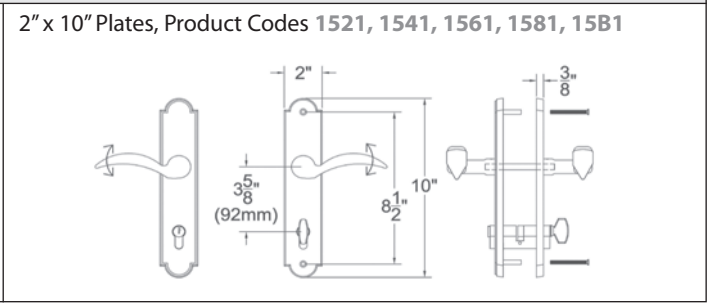

Set includes plates, handles and cylinders (where applicable). Multi Point lock mechanism is not included.
 Crestline®, Hoppe®, Hurd®, KFV®, Kolbe & Kolbe®, Lincoln®, Loewen®, Paddock Lockmaster™, Peachtree®,
 Semco®, Sierra Pacific®, Signature®, Simpson®, Therma-Tru®, Vetter®, Willmar®, Windsor®, Weathershield®

Keyed with Euro Profile Cylinder (for Active Door, Schlage® Keyway Standard, Rekeyable)

Non-Keyed, Passage (for Semi-Active Door)

Non-Keyed, Euro Profile Style Thumbturn Inside (for Active Door)

Non-Keyed, Fixed Handle Outside, Operating Handle Inside (for Semi-Active Door)