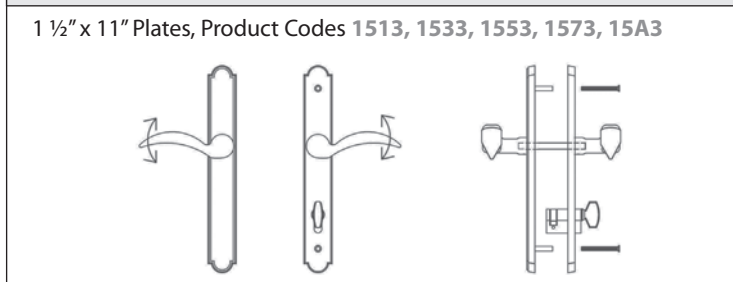

Set includes plates, handles and cylinders (where applicable). Multi Point lock mechanism is not included.
 Crestline®, Hoppe®, Hurd®, KFV®, Kolbe & Kolbe®, Lincoln®, Loewen®, Paddock Lockmaster™, Peachtree®,
 Semco®, Sierra Pacific®, Signature®, Simpson®, Therma-Tru®, Vetter®, Willmar®, Windsor®, Weathershield®

Keyed with Euro Profile Cylinder (for Active Door, Schlage® Keyway Standard, Rekeyable)

Non-Keyed, Passage (for Semi-Active Door)

Non-Keyed, Euro Profile Style Thumbturn Inside (for Active Door)

Non-Keyed, Fixed Handle Outside, Operating Handle Inside (for Semi-Active Door)