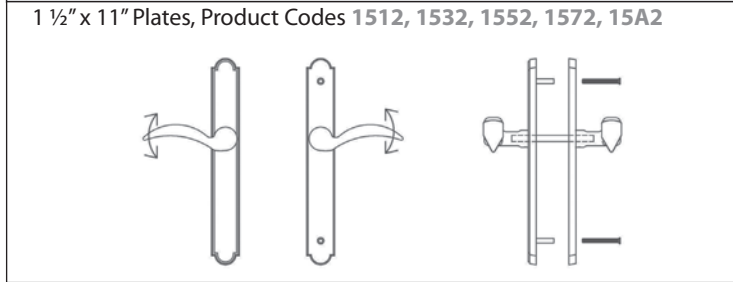

Set includes plates, handles and cylinders (where applicable). Multi Point lock mechanism is not included.
 Crestline®, Hoppe®, Hurd®, KFV®, Kolbe & Kolbe®, Lincoln®, Loewen®, Paddock Lockmaster™, Peachtree®,
 Semco®, Sierra Pacific®, Signature®, Simpson®, Therma-Tru®, Vetter®, Willmar®, Windsor®, Weathershield®

Keyed with Euro Profile Cylinder (for Active Door, Schlage® Keyway Standard, Rekeyable)

Non-Keyed, Passage (for Semi-Active Door)

Non-Keyed, Euro Profile Style Thumbturn Inside (for Active Door)

Non-Keyed, Fixed Handle Outside, Operating Handle Inside (for Semi-Active Door)