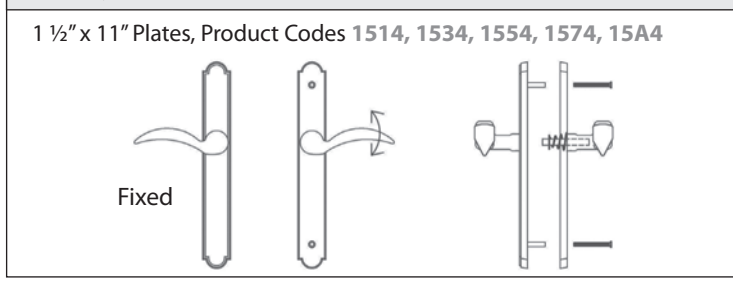

Keyed with Euro Profile Cylinder (for Active Door, Schlage® Keyway Standard, Rekeyable)

Non-Keyed, Passage (for Semi-Active Door)

Non-Keyed, Euro Profile Style Thumbturn Inside (for Active Door)

Non-Keyed, Fixed Handle Outside, Operating Handle Inside (for Semi-Active Door)