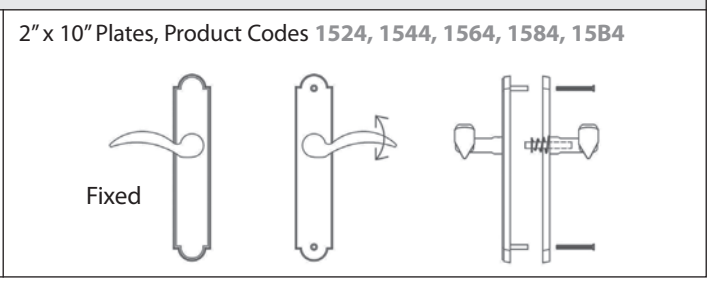

Keyed with Euro Profile Cylinder (for Active Door, Schlage® Keyway Standard, Rekeyable)

Non-Keyed, Passage (for Semi-Active Door)

Non-Keyed, Euro Profile Style Thumbturn Inside (for Active Door)

Non-Keyed, Fixed Handle Outside, Operating Handle Inside (for Semi-Active Door)