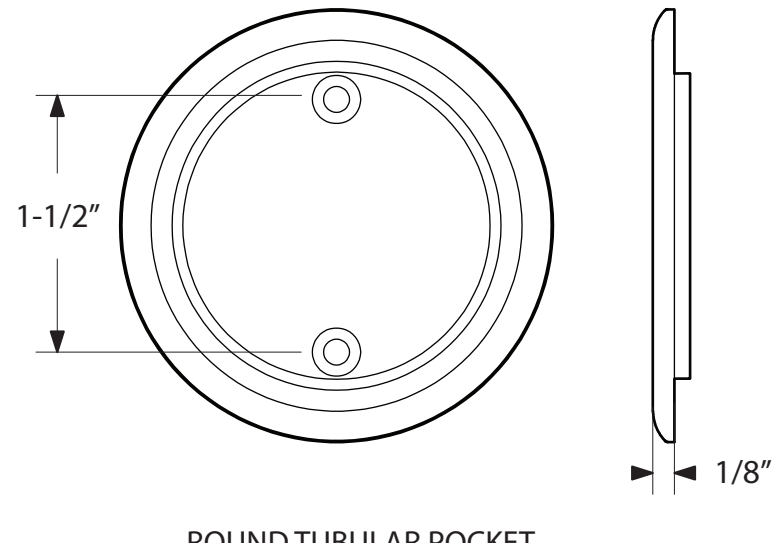

TUBULAR POCKET DOOR LOCKS

EMTEK®

#8 TUBULAR POCKET
PASSAGE, OUTSIDE TRIM

#8 TUBULAR POCKET
PASSAGE, INSIDE TRIM

TUBULAR POCKET DOOR LOCKS

EMTEK®

RECTANGULAR
TUBULAR POCKET
PASSAGE, OUTSIDE TRIM

RECTANGULAR
TUBULAR POCKET
PASSAGE, INSIDE TRIM

TUBULAR POCKET DOOR LOCKS

EMTEK®

ROUND TUBULAR POCKET
PASSAGE, OUTSIDE TRIM

ROUND TUBULAR POCKET
PASSAGE, INSIDE TRIM

TUBULAR POCKET DOOR LOCKS

EMTEK®

SQUARE
TUBULAR POCKET
PASSAGE, OUTSIDE TRIM

SQUARE
TUBULAR POCKET
PASSAGE, INSIDE TRIM