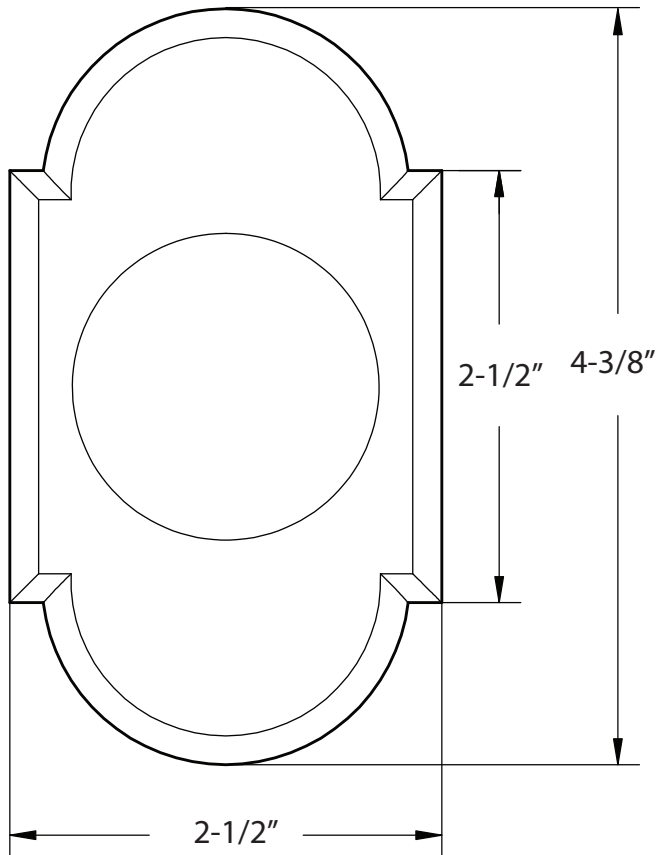

TUBULAR POCKET DOOR LOCKS

EMTEK®

#8 TUBULAR POCKET
PASSAGE, OUTSIDE TRIM

#8 TUBULAR POCKET
PASSAGE, INSIDE TRIM

TUBULAR POCKET DOOR LOCKS

EMTEK®

RECTANGULAR
TUBULAR POCKET
PASSAGE, OUTSIDE TRIM

RECTANGULAR
TUBULAR POCKET
PASSAGE, INSIDE TRIM

TUBULAR POCKET DOOR LOCKS

EMTEK®

ROUND TUBULAR POCKET
PASSAGE, OUTSIDE TRIM

ROUND TUBULAR POCKET
PASSAGE, INSIDE TRIM

TUBULAR POCKET DOOR LOCKS

EMTEK®

SQUARE
TUBULAR POCKET
PASSAGE, OUTSIDE TRIM

SQUARE
TUBULAR POCKET
PASSAGE, INSIDE TRIM