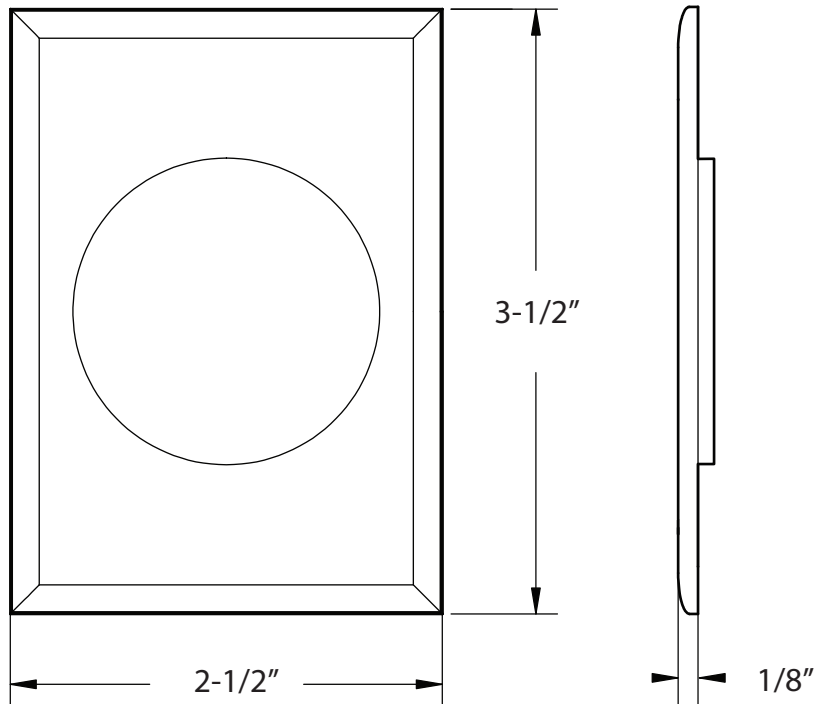

TUBULAR POCKET DOOR LOCKS

EMTEK®

#8 TUBULAR POCKET
PASSAGE, OUTSIDE TRIM

#8 TUBULAR POCKET
PASSAGE, INSIDE TRIM

TUBULAR POCKET DOOR LOCKS

EMTEK®

RECTANGULAR
TUBULAR POCKET
PASSAGE, OUTSIDE TRIM

RECTANGULAR
TUBULAR POCKET
PASSAGE, INSIDE TRIM

TUBULAR POCKET DOOR LOCKS

EMTEK®

ROUND TUBULAR POCKET
PASSAGE, OUTSIDE TRIM

ROUND TUBULAR POCKET
PASSAGE, INSIDE TRIM

TUBULAR POCKET DOOR LOCKS

EMTEK®

SQUARE
TUBULAR POCKET
PASSAGE, OUTSIDE TRIM

SQUARE
TUBULAR POCKET
PASSAGE, INSIDE TRIM