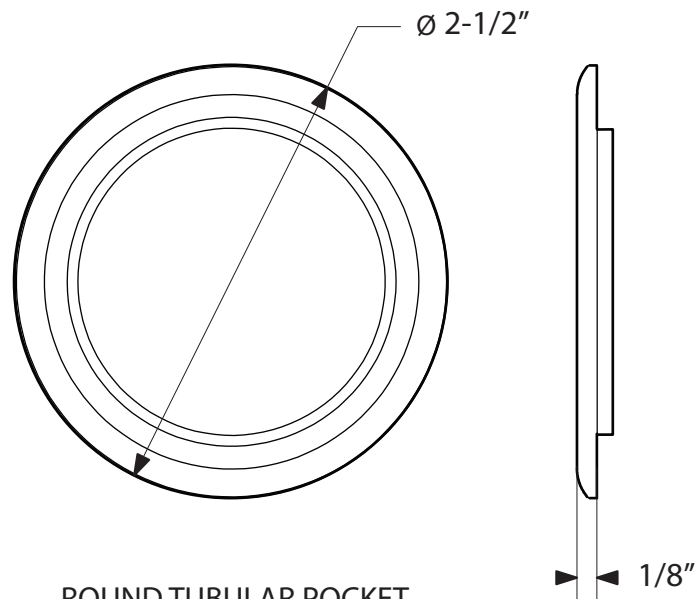

TUBULAR POCKET DOOR LOCKS

EMTEK®

#8 TUBULAR POCKET
PASSAGE, OUTSIDE TRIM

#8 TUBULAR POCKET
PASSAGE, INSIDE TRIM

TUBULAR POCKET DOOR LOCKS

EMTEK®

RECTANGULAR
TUBULAR POCKET
PASSAGE, OUTSIDE TRIM

RECTANGULAR
TUBULAR POCKET
PASSAGE, INSIDE TRIM

TUBULAR POCKET DOOR LOCKS

EMTEK®

ROUND TUBULAR POCKET
PASSAGE, OUTSIDE TRIM

ROUND TUBULAR POCKET
PASSAGE, INSIDE TRIM

TUBULAR POCKET DOOR LOCKS

EMTEK®

SQUARE
TUBULAR POCKET
PASSAGE, OUTSIDE TRIM

SQUARE
TUBULAR POCKET
PASSAGE, INSIDE TRIM