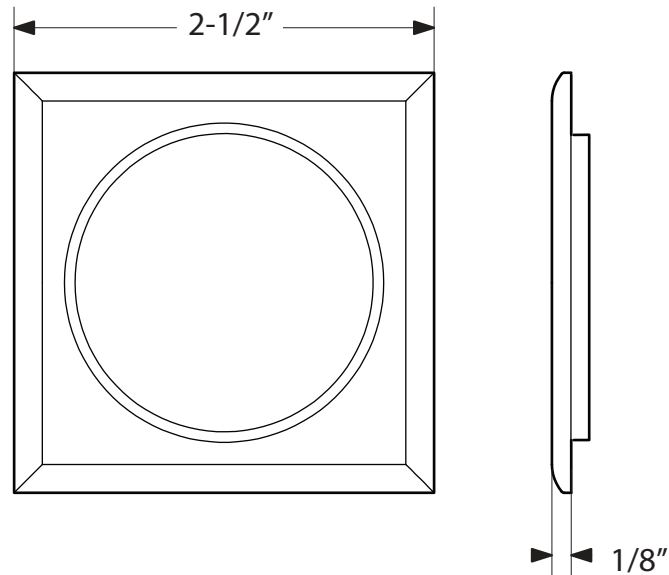

TUBULAR POCKET DOOR LOCKS

EMTEK®

ROUND TUBULAR POCKET
PASSAGE, OUTSIDE TRIM

ROUND TUBULAR POCKET
PASSAGE, INSIDE TRIM

TUBULAR POCKET DOOR LOCKS

EMTEK®

SQUARE
TUBULAR POCKET
PASSAGE, OUTSIDE TRIM

SQUARE
TUBULAR POCKET
PASSAGE, INSIDE TRIM