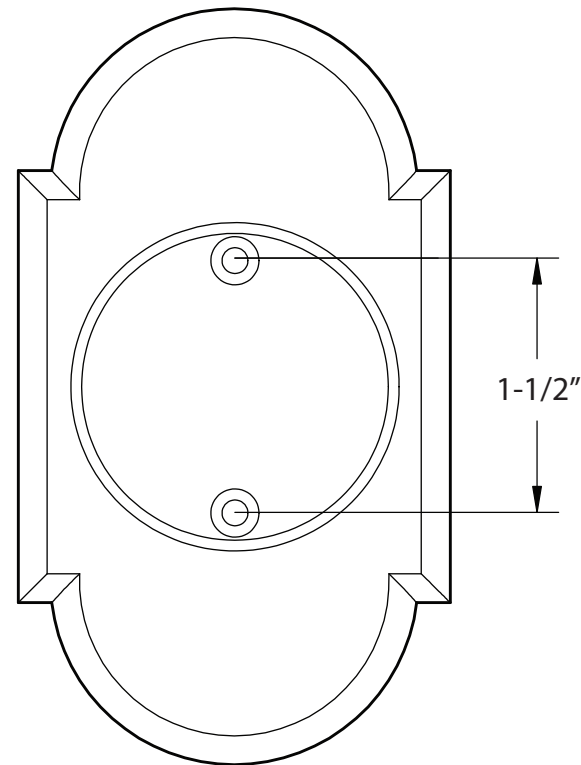

TUBULAR POCKET DOOR LOCKS

EMTEK®

#8 TUBULAR POCKET
PASSAGE, OUTSIDE TRIM

#8 TUBULAR POCKET
PASSAGE, INSIDE TRIM

TUBULAR POCKET DOOR LOCKS

EMTEK®

RECTANGULAR
TUBULAR POCKET
PASSAGE, OUTSIDE TRIM

RECTANGULAR
TUBULAR POCKET
PASSAGE, INSIDE TRIM

TUBULAR POCKET DOOR LOCKS

EMTEK®

ROUND TUBULAR POCKET
PASSAGE, OUTSIDE TRIM

ROUND TUBULAR POCKET
PASSAGE, INSIDE TRIM

TUBULAR POCKET DOOR LOCKS

EMTEK®

SQUARE
TUBULAR POCKET
PASSAGE, OUTSIDE TRIM

SQUARE
TUBULAR POCKET
PASSAGE, INSIDE TRIM