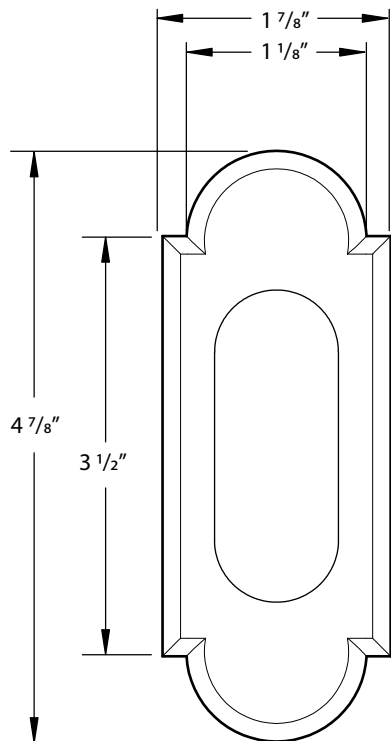

#8 STYLE FLUSH PULL - 5"

FRONT VIEW

CROSS SECTION

BACK VIEW

TOP VIEW

*Note: For general info only. Not drawn to scale. Do not use as a drilling template.