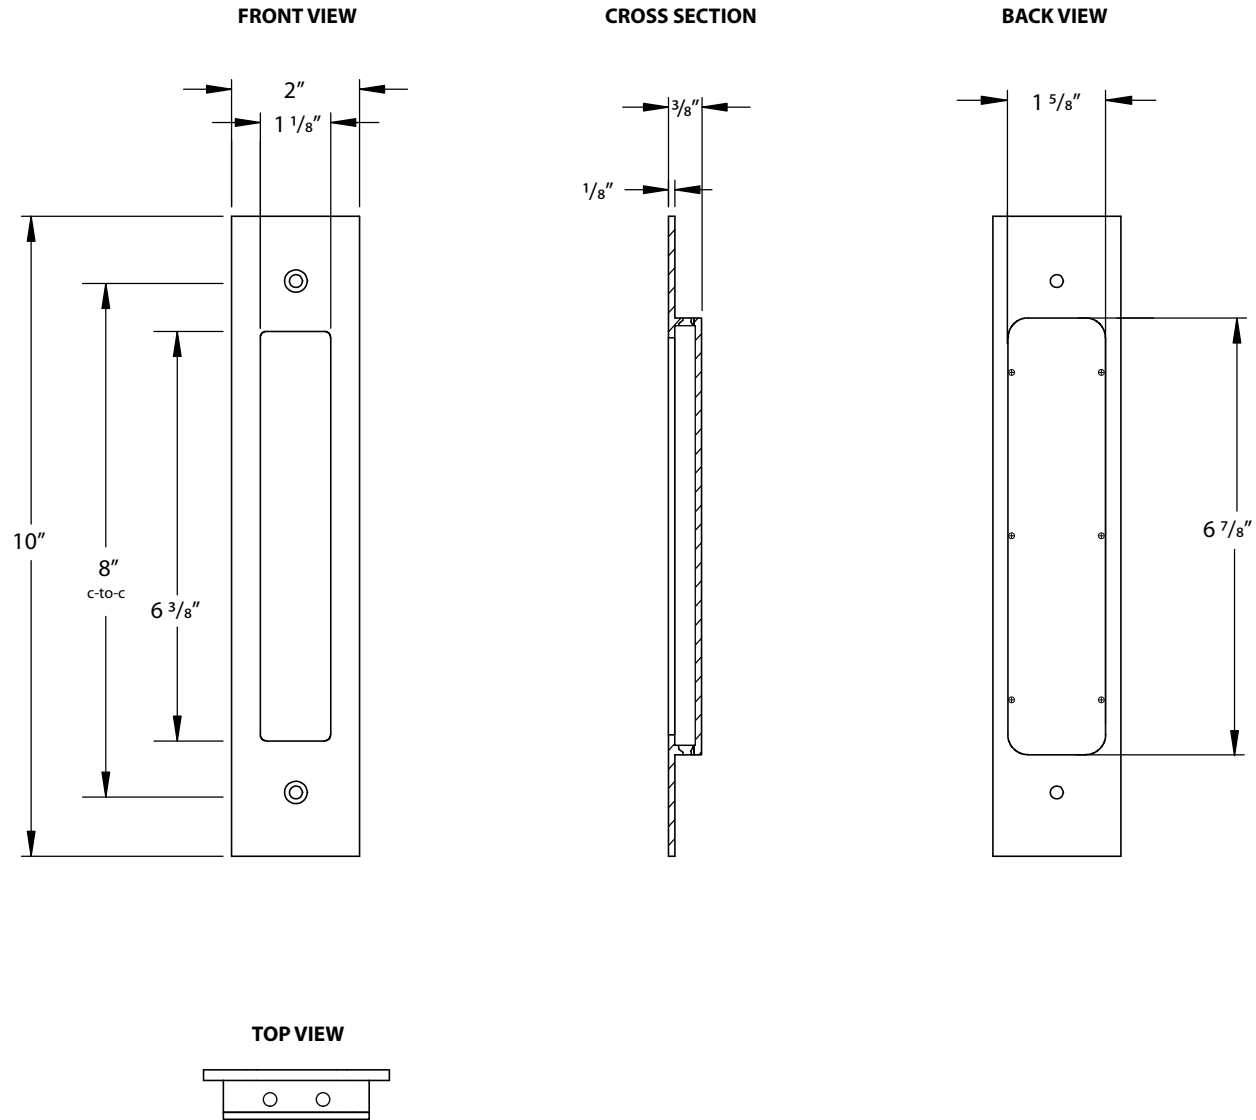

MODERN RECTANGULAR FLUSH PULL FOR DOOR PULL - 8" C-TO-C

\*Note: For general info only. Not drawn to scale. Do not use as a drilling template.

MODERN RECTANGULAR FLUSH PULL FOR APPLIANCE PULL - 12" C-TO-C

\*Note: For general info only. Not drawn to scale. Do not use as a drilling template.