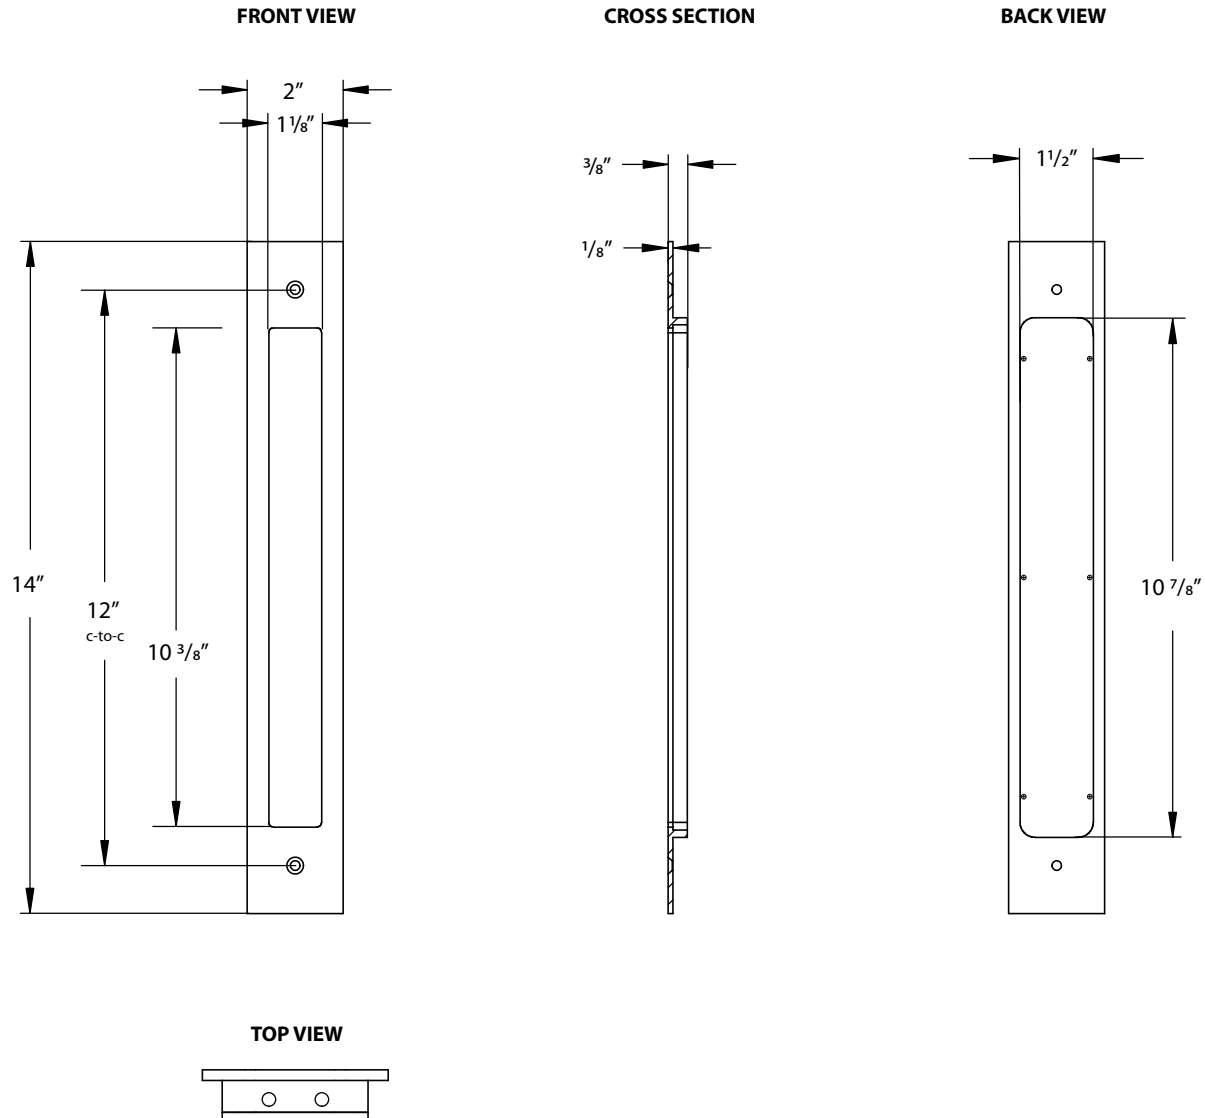

MODERN RECTANGULAR FLUSH PULL FOR DOOR PULL - 8" C-TO-C

\*Note: For general info only. Not drawn to scale. Do not use as a drilling template.

MODERN RECTANGULAR FLUSH PULL FOR APPLIANCE PULL - 12" C-TO-C

\*Note: For general info only. Not drawn to scale. Do not use as a drilling template.